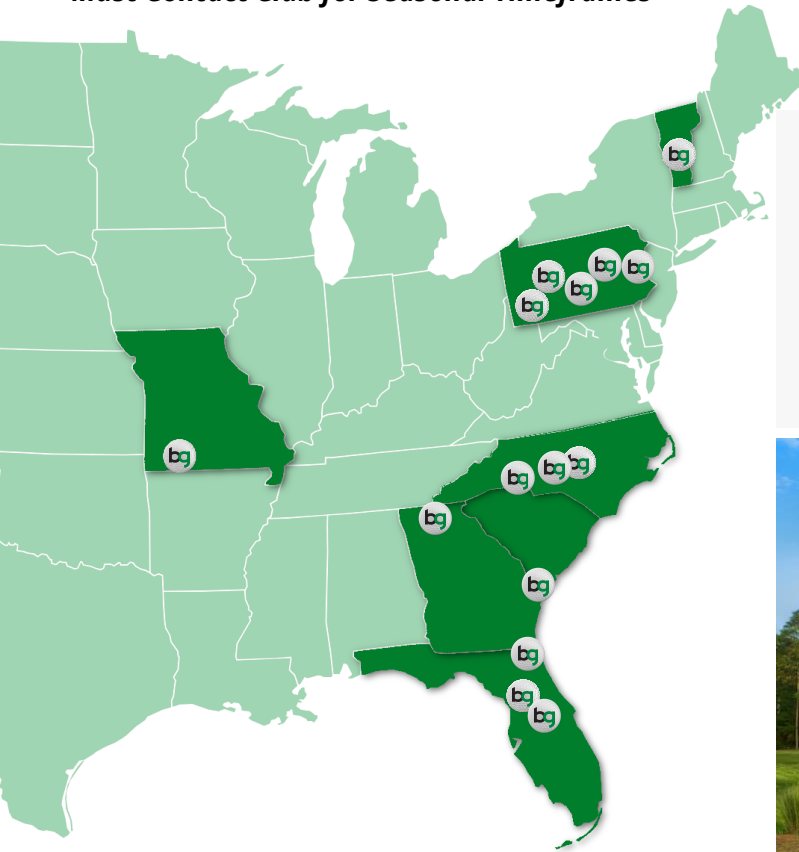

BROWN GOLF RECIPROCAL RATES

- Access to All Brown Golf Facilities
- \$49 In-Season / \$39 Off-Season
- Complimentary Practice Facilities

**All Tee Times must be booked through your clubs GM or Head Golf Professional.
Must Contact Club for Seasonal Timeframes*

As a member of a Brown Golf club, you are automatically granted full access to all Brown Golf Clubs. This program is available any day during the week and the cost to play another course under this program is very affordable.

MISSOURI

Holiday Hills Resort and Golf Club
www.HolidayHills.com

GEORGIA

Apple Mountain Resort & Golf Club
www.AppleMountainGolfGA.com

NORTH CAROLINA

CC Whispering Pines
www.CountryClubofWhisperingPines.com